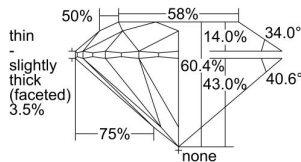

GIA®

FACSIMILE

GIA REPORT 6391805374

Verify this report at GIA.edu

GIA NATURAL DIAMOND DOSSIER®

April 08, 2022
GIA Report Number **6391805374**
Shape and Cutting Style ..... **Round Brilliant**
Measurements ..... **4.30 - 4.34 x 2.61 mm**

GRADING RESULTS

Carat Weight ..... **0.30 carat**
Color Grade ..... **I**
Clarity Grade ..... **Internally Flawless**
Cut Grade ..... **Excellent**

ADDITIONAL GRADING INFORMATION

Polish ..... **Excellent**
Symmetry ..... **Excellent**
Fluorescence ..... **None**
Clarity Characteristics... **Surface Graining, Minor Details of Polish**
Inspection(s): **GIA 6391805374**

PROPORTIONS

GRADING SCALES

GIA COLOR SCALE	GIA CLARITY SCALE	GIA CUT SCALE	
D	FLAWLESS	EXCELLENT	
E	INTERNALLY FLAWLESS		
F		VVS₁	VERY GOOD
G	VVS₂		
H	VS₁	GOOD	
I	VS₂		
J	SI₁	FAIR	
K	SI₂		
L	I₁	POOR	
M			
N			
O	I₂		
P			
Q			
R	I₃		
S			
T			
U			
V			
W			
X			
Y			
Z