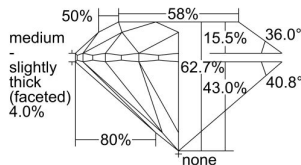

GIA®

FACSIMILE

GIA REPORT 6391810106

Verify this report at GIA.edu

GIA NATURAL DIAMOND DOSSIER®

August 19, 2021
GIA Report Number 6391810106
Shape and Cutting Style ..... Round Brilliant
Measurements ..... 5.32 - 5.36 x 3.35 mm

GRADING RESULTS

Carat Weight ..... 0.60 carat
Color Grade ..... E
Clarity Grade VS1
Cut Grade ..... Excellent

ADDITIONAL GRADING INFORMATION

Polish ..... Excellent
Symmetry ..... Excellent
Fluorescence ..... None
Clarity Characteristics..Cloud, Needle, Pinpoint, Indented Natural
Inscription(s): GIA 6391810106

PROPORTIONS

Profile to actual proportions

GRADING SCALES

GIA COLOR SCALE

COLORED	D
	E
	F
	G
	H
	I
	J
NEAR COLORLESS	K
	L
Faint	M
	N
	O
	P
Very Light	Q
	R
	S
	T
	U
	V
	W
	X
	Y
Light	Z

GIA CLARITY SCALE

FLAWLESS	VERY VERY SLIGHTLY INCLUDED	VS₁	VS₂	VS₁	VS₂	SLIGHTLY INCLUDED	SI₁	SI₂	I₁	I₂	I₃	
												VERY SLIGHTLY INCLUDED
INTERNALLY FLAWLESS												

GIA CUT SCALE

EXCELLENT
VERY GOOD
GOOD
FAIR
POOR