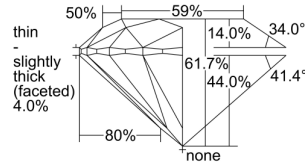

GIA®

FACSIMILE

GIA REPORT 6391932429

Verify this report at GIA.edu

GIA NATURAL DIAMOND DOSSIER®

August 17, 2021
GIA Report Number 6391932429
Shape and Cutting Style ..... Round Brilliant
Measurements ..... 5.40 - 5.43 x 3.34 mm

GRADING RESULTS

Carat Weight ..... 0.60 carat
Color Grade ..... F
Clarity Grade SI2
Cut Grade ..... Excellent

ADDITIONAL GRADING INFORMATION

Polish ..... Excellent
Symmetry ..... Excellent
Fluorescence ..... Medium Blue
Clarity Characteristics ..... Crystal
Inscription(s): GIA 6391932429

PROPORTIONS

Profile to actual proportions

GRADING SCALES

GIA COLOR SCALE	GIA CLARITY SCALE	GIA CUT SCALE	
D	FLAWLESS	EXCELLENT	
E	INTERNALLY FLAWLESS		
F		VVS₁	VERY GOOD
G	VVS₂		
H	VS₁	GOOD	
I	VS₂		
J	SI₁	FAIR	
K	SI₂		
L	I₁	POOR	
M	I₂		
N	I₃		
O			
P			
Q			
R			
S			
T			
U			
V			
W			
X			
Y			
Z