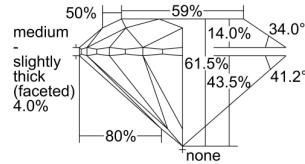

GIA®

FACSIMILE

GIA REPORT 6392178814

Verify this report at GIA.edu

GIA NATURAL DIAMOND DOSSIER®

July 05, 2021
GIA Report Number 6392178814
Shape and Cutting Style ..... Round Brilliant
Measurements ..... 3.93 - 3.95 x 2.42 mm

GRADING RESULTS

Carat Weight ..... 0.23 carat
Color Grade ..... D
Clarity Grade VVS2
Cut Grade ..... Excellent

ADDITIONAL GRADING INFORMATION

Polish ..... Excellent
Symmetry ..... Excellent
Fluorescence ..... Medium Blue
Clarity Characteristics..... Pinpoint, Indented Natural, Cloud
Inscription(s): GIA 6392178814

PROPORTIONS

Profile to actual proportions

GRADING SCALES

GIA COLOR SCALE	GIA CLARITY SCALE	GIA CUT SCALE	
D	FLAWLESS	EXCELLENT	
E	INTERNALLY FLAWLESS		
F		VVS₁	VERY GOOD
G	VVS₂		
H	VS₁	GOOD	
I	VS₂		
J	SI₁	FAIR	
K	SI₂		
L	I₁	POOR	
M			
N			
O	I₂		
P			
Q			
R	I₃		
S			
T			
U			
V			
W			
X			
Y			
Z