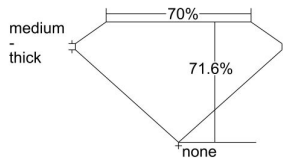

GIA®

FACSIMILE

GIA REPORT 6392196832

Verify this report at GIA.edu

GIA NATURAL DIAMOND DOSSIER®

June 25, 2021
GIA Report Number 6392196832
Shape and Cutting Style ..... Square Modified Brilliant
Measurements ..... 4.18 x 4.10 x 2.93 mm

GRADING RESULTS

Carat Weight ..... 0.44 carat
Color Grade I
Clarity Grade VS1

ADDITIONAL GRADING INFORMATION

Polish ..... Excellent
Symmetry ..... Very Good
Fluorescence ..... None
Clarity Characteristics ..... Cloud
Inscription(s): GIA 6392196832

PROPORTIONS

Profile not to actual proportions

GRADING SCALES

GIA COLOR SCALE		GIA CLARITY SCALE			
COLORLESS	D	VERY VERY SLIGHTLY INCLUDED	FLAWLESS		
	E		INTERNALLY FLAWLESS		
	F	VERY SLIGHTLY INCLUDED	VVS₁		
	G		VVS₂		
	H		VS₁		
	NEAR COLORLESS	I	SLIGHTLY INCLUDED	VS₂	
		J		SI₁	
		FAINT	K	INCLUDED	SI₂
			L		I₁
			M		I₂
VERY LIGHT			N	INCLUDED	I₃
			O		
			P		
	Q				
LIGHT	R				
	S				
	T				
	U				
	V				
	Z