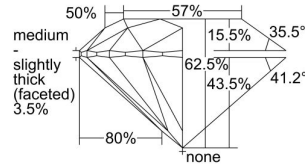

GIA®

FACSIMILE

GIA REPORT 6392223425

Verify this report at GIA.edu

GIA NATURAL DIAMOND DOSSIER®

July 28, 2021
GIA Report Number 6392223425
Shape and Cutting Style ..... Round Brilliant
Measurements ..... 4.83 - 4.86 x 3.02 mm

GRADING RESULTS

Carat Weight ..... 0.43 carat
Color Grade ..... H
Clarity Grade S11
Cut Grade ..... Excellent

ADDITIONAL GRADING INFORMATION

Polish ..... Excellent
Symmetry ..... Excellent
Fluorescence ..... None
Clarity Characteristics ..... Crystal
Inscription(s): GIA 6392223425

PROPORTIONS

Profile to actual proportions

GRADING SCALES

GIA COLOR SCALE	GIA CLARITY SCALE	GIA CUT SCALE	
D	FLAWLESS	EXCELLENT	
E	INTERNALLY FLAWLESS		
F		VVS₁	VERY GOOD
G	VVS₂		
H	VS₁	GOOD	
I	VS₂		
J	S1₁	FAIR	
K	S1₂		
L	I₁	POOR	
M	I₂		
N	I₃		
O			
P			
Q			
R			
S			
T			
U			
V			
W			
X			
Y			
Z