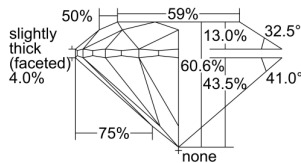

GIA®

FACSIMILE

GIA REPORT 6392355201

Verify this report at GIA.edu

GIA NATURAL DIAMOND DOSSIER®

August 09, 2021
GIA Report Number 6392355201
Shape and Cutting Style ..... Round Brilliant
Measurements ..... 5.11 - 5.13 x 3.10 mm

GRADING RESULTS

Carat Weight ..... 0.50 carat
Color Grade ..... E
Clarity Grade SI2
Cut Grade ..... Excellent

ADDITIONAL GRADING INFORMATION

Polish ..... Excellent
Symmetry ..... Excellent
Fluorescence ..... Faint
Clarity Characteristics ..... Crystal
Inscription(s): GIA 6392355201

PROPORTIONS

GRADING SCALES

GIA COLOR SCALE	GIA CLARITY SCALE	GIA CUT SCALE	
D	FLAWLESS	EXCELLENT	
E	INTERNALLY FLAWLESS		
F		VVS₁	VERY GOOD
G	VVS₂		
H	VS₁	GOOD	
I	VS₂		
J	SI₁	FAIR	
K	SI₂		
L	I₁	POOR	
M	I₂		
N	I₃		
O			
P			
Q			
R			
S			
T			
U			
V			
W			
X			
Y			
Z