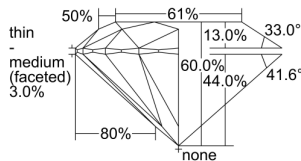

GIA®

FACSIMILE

GIA REPORT 6392370541

Verify this report at GIA.edu

GIA NATURAL DIAMOND DOSSIER®

July 07, 2021
GIA Report Number 6392370541
Shape and Cutting Style ..... Round Brilliant
Measurements ..... 3.83 - 3.86 x 2.31 mm

GRADING RESULTS

Carat Weight ..... 0.20 carat
Color Grade ..... D
Clarity Grade VVS2
Cut Grade ..... Excellent

ADDITIONAL GRADING INFORMATION

Polish ..... Excellent
Symmetry ..... Very Good
Fluorescence ..... None
Clarity Characteristics ..... Pinpoint, Needle
Inscription(s): GIA 6392370541

PROPORTIONS

Profile to actual proportions

GRADING SCALES

GIA COLOR SCALE	GIA CLARITY SCALE	GIA CUT SCALE	
D	FLAWLESS	EXCELLENT	
E	INTERNALLY FLAWLESS		
F		VVS₁	VERY GOOD
G	VVS₂		
H	VS₁	GOOD	
I	VS₂		
J	SI₁	FAIR	
K	SI₂		
L	I₁	POOR	
M	I₂		
N	I₃		
O			
P			
Q			
R			
S			
T			
U			
V			
W			
X			
Y			
Z