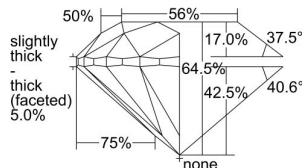

GIA®

FACSIMILE

GIA REPORT 6392423797

Verify this report at GIA.edu

GIA NATURAL DIAMOND DOSSIER®

July 12, 2021
GIA Report Number 6392423797
Shape and Cutting Style ..... Round Brilliant
Measurements ..... 4.98 - 5.01 x 3.22 mm

GRADING RESULTS

Carat Weight ..... 0.51 carat
Color Grade ..... D
Clarity Grade VS1
Cut Grade ..... Very Good

ADDITIONAL GRADING INFORMATION

Polish ..... Excellent
Symmetry ..... Excellent
Fluorescence ..... None
Clarity Characteristics..... Crystal, Pinpoint, Cloud
Inscription(s): GIA 6392423797

PROPORTIONS

Profile to actual proportions

GRADING SCALES

GIA COLOR SCALE	GIA CLARITY SCALE	GIA CUT SCALE	
D	FLAWLESS	EXCELLENT	
E	INTERNALLY FLAWLESS		
F		VVS₁	VERY GOOD
G	VVS₂		
H	VS₁	GOOD	
I	VS₂		
J	SI₁	FAIR	
K	SI₂		
L	I₁	POOR	
M	I₂		
N	I₃		
O			
P			
Q			
R			
S			
T			
U			
V			
W			
X			
Y			
Z