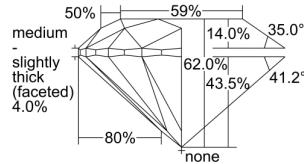

GIA®

FACSIMILE

GIA REPORT 6392450782

Verify this report at GIA.edu

GIA NATURAL DIAMOND DOSSIER®

July 13, 2021
GIA Report Number 6392450782
Shape and Cutting Style ..... Round Brilliant
Measurements ..... 4.26 - 4.27 x 2.65 mm

GRADING RESULTS

Carat Weight ..... 0.30 carat
Color Grade ..... F
Clarity Grade VVS2
Cut Grade ..... Excellent

ADDITIONAL GRADING INFORMATION

Polish ..... Excellent
Symmetry ..... Excellent
Fluorescence ..... Strong Blue
Clarity Characteristics..... Pinpoint, Indented Natural
Inscription(s): GIA 6392450782

PROPORTIONS

Profile to actual proportions

GRADING SCALES

GIA COLOR SCALE	GIA CLARITY SCALE	GIA CUT SCALE	
D	FLAWLESS	EXCELLENT	
E	INTERNALLY FLAWLESS		
F		VVS₁	VERY GOOD
G	VVS₂		
H	VS₁	GOOD	
I	VS₂		
J	SI₁	FAIR	
K	SI₂		
L	I₁	POOR	
M	I₂		
N	I₃		
O			
P			
Q			
R			
S			
T			
U			
V			
W			
X			
Y			
Z