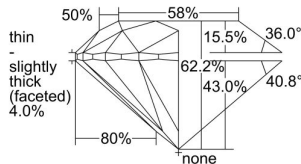

GIA®

FACSIMILE

GIA REPORT 6392663782

Verify this report at GIA.edu

GIA NATURAL DIAMOND DOSSIER®

July 26, 2021
GIA Report Number 6392663782
Shape and Cutting Style ..... Round Brilliant
Measurements ..... 4.25 - 4.28 x 2.65 mm

GRADING RESULTS

Carat Weight ..... 0.30 carat
Color Grade ..... E
Clarity Grade S11
Cut Grade ..... Excellent

ADDITIONAL GRADING INFORMATION

Polish ..... Excellent
Symmetry ..... Very Good
Fluorescence ..... None
Clarity Characteristics ..... Crystal, Cloud, Feather
Inscription(s): GIA 6392663782

PROPORTIONS

Profile to actual proportions