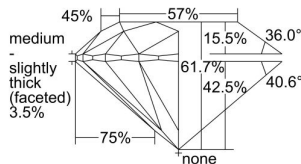

GIA®

FACSIMILE

GIA REPORT 6392692606

Verify this report at GIA.edu

GIA NATURAL DIAMOND DOSSIER®

September 03, 2021
GIA Report Number **6392692606**
Shape and Cutting Style ..... **Round Brilliant**
Measurements ..... **4.31 - 4.34 x 2.67 mm**

GRADING RESULTS

Carat Weight ..... **0.31 carat**
Color Grade ..... **I**
Clarity Grade **VVS2**
Cut Grade ..... **Excellent**

ADDITIONAL GRADING INFORMATION

Polish ..... **Excellent**
Symmetry ..... **Very Good**
Fluorescence ..... **Strong Blue**
Clarity Characteristics ..... **Needle, Cloud, Pinpoint**
Inscription(s): **GIA 6392692606**

PROPORTIONS

Profile to actual proportions

GRADING SCALES

GIA COLOR SCALE	GIA CLARITY SCALE	GIA CUT SCALE	
D	FLAWLESS	EXCELLENT	
E	INTERNALLY FLAWLESS		
F		VVS₁	VERY GOOD
G	VVS₂		
H	VS₁	GOOD	
I	VS₂		
J	SI₁	FAIR	
K	SI₂		
L	I₁	POOR	
M	I₂		
N	I₃		
O			
P			
Q			
R			
S			
T			
U			
V			
W			
X			
Y			
Z