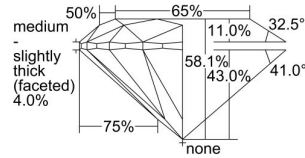

GIA®

FACSIMILE

GIA NATURAL DIAMOND DOSSIER®

August 02, 2021
GIA Report Number 6392741356
Shape and Cutting Style ..... Round Brilliant
Measurements ..... 3.69 - 3.71 x 2.15 mm

GRADING RESULTS

Carat Weight ..... 0.18 carat
Color Grade ..... H
Clarity Grade S11
Cut Grade ..... Very Good

ADDITIONAL GRADING INFORMATION

Polish ..... Excellent
Symmetry ..... Very Good
Fluorescence ..... Faint
Clarity Characteristics ..... Cloud
Inscription(s): GIA 6392741356

GIA REPORT 6392741356

Verify this report at GIA.edu

PROPORTIONS

Profile to actual proportions

GRADING SCALES

GIA COLOR SCALE	GIA CLARITY SCALE	GIA CUT SCALE	
D	FLAWLESS	EXCELLENT	
E	INTERNALLY FLAWLESS		
F		VVS₁	VERY GOOD
G	VVS₂		
H	VS₁	GOOD	
I	VS₂		
J	S1₁	FAIR	
K	S1₂		
L	I₁	POOR	
M	I₂		
N	I₃		
O			
P			
Q			
R			
S			
T			
U			
V			
W			
X			
Y			
Z