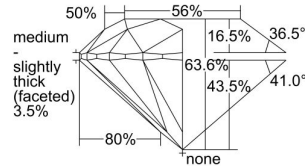

GIA®

FACSIMILE

GIA REPORT 6392840544

Verify this report at GIA.edu

GIA NATURAL DIAMOND DOSSIER®

August 09, 2021
GIA Report Number 6392840544
Shape and Cutting Style ..... Round Brilliant
Measurements ..... 4.63 - 4.70 x 2.97 mm

GRADING RESULTS

Carat Weight ..... 0.40 carat
Color Grade ..... D
Clarity Grade VS2
Cut Grade ..... Excellent

ADDITIONAL GRADING INFORMATION

Polish ..... Excellent
Symmetry ..... Very Good
Fluorescence ..... Faint
Clarity Characteristics ..... Crystal
Inscription(s): GIA 6392840544

PROPORTIONS

Profile to actual proportions

GRADING SCALES

GIA COLOR SCALE	GIA CLARITY SCALE	GIA CUT SCALE
D	FLAWLESS	EXCELLENT
E	INTERNALLY FLAWLESS	
F	VVS₁	VERY GOOD
G		
H	VS₁	GOOD
I		
J	VS₂	FAIR
K		
L	SI₁	POOR
M		
N	I₁	
O		
P	I₂	
Q		
R	I₃	
S		
T		
U		
V		
W		
X		
Y		
Z