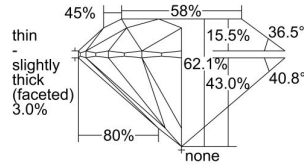

GIA®

FACSIMILE

GIA REPORT 6392927665

Verify this report at GIA.edu

GIA NATURAL DIAMOND DOSSIER®

August 13, 2021
GIA Report Number 6392927665
Shape and Cutting Style ..... Round Brilliant
Measurements ..... 5.24 - 5.27 x 3.26 mm

GRADING RESULTS

Carat Weight ..... 0.55 carat
Color Grade ..... G
Clarity Grade VS2
Cut Grade ..... Excellent

ADDITIONAL GRADING INFORMATION

Polish ..... Excellent
Symmetry ..... Excellent
Fluorescence ..... None
Clarity Characteristics ..... Cloud
Inscription(s): GIA 6392927665

PROPORTIONS

Profile to actual proportions