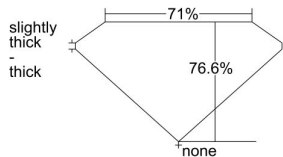

GIA®

FACSIMILE

GIA REPORT 6392934143

Verify this report at GIA.edu

GIA NATURAL DIAMOND DOSSIER®

August 16, 2021
GIA Report Number 6392934143
Shape and Cutting Style ..... **Square Modified Brilliant**
Measurements ..... **3.62 x 3.57 x 2.74 mm**

GRADING RESULTS

Carat Weight ..... **0.32 carat**
Color Grade ..... **D**
Clarity Grade **VS2**

ADDITIONAL GRADING INFORMATION

Polish ..... **Excellent**
Symmetry ..... **Very Good**
Fluorescence ..... **None**
Clarity Characteristics..... **Feather, Crystal, Cloud**
Inscription(s): GIA 6392934143

PROPORTIONS

Profile not to actual proportions

GRADING SCALES

GIA COLOR SCALE		GIA CLARITY SCALE			
COLORLESS	D	VERY VERY SLIGHTLY INCLUDED	FLAWLESS		
	E		INTERNALLY FLAWLESS		
	F		VVS₁		
	NEAR COLORLESS	G	VVS₂		
		H	VERY SLIGHTLY INCLUDED	VS₁	
		I		VS₂	
		FAINT	J	SLIGHTLY INCLUDED	SI₁
	K		SI₂		
	L		INCLUDED		I₁
	M			I₂	
N	I₃				
VERT LIGHT	O				
	P				
	Q				
	R				
	LIGHT	S			
		T			
		U			
		V			
	W				
	X				
	Y				
	Z