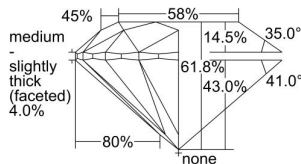

GIA®

FACSIMILE

GIA REPORT 6392969787

Verify this report at GIA.edu

GIA NATURAL DIAMOND DOSSIER®

August 21, 2021
GIA Report Number **6392969787**
Shape and Cutting Style ..... **Round Brilliant**
Measurements ..... **5.24 - 5.27 x 3.25 mm**

GRADING RESULTS

Carat Weight ..... **0.55 carat**
Color Grade ..... **K**
Clarity Grade **VVS1**
Cut Grade ..... **Excellent**

ADDITIONAL GRADING INFORMATION

Polish ..... **Excellent**
Symmetry ..... **Excellent**
Fluorescence ..... **None**
Clarity Characteristics..... **Cloud, Pinpoint**
Inscription(s): **GIA 6392969787**

PROPORTIONS

Profile to actual proportions