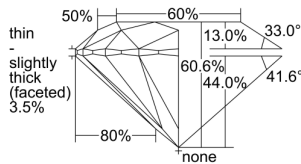

GIA®

FACSIMILE

GIA REPORT 6395365944

Verify this report at GIA.edu

GIA NATURAL DIAMOND DOSSIER®

July 05, 2021
GIA Report Number 6395365944
Shape and Cutting Style ..... Round Brilliant
Measurements ..... 5.17 - 5.19 x 3.14 mm

GRADING RESULTS

Carat Weight ..... 0.51 carat
Color Grade ..... D
Clarity Grade VVS2
Cut Grade ..... Excellent

ADDITIONAL GRADING INFORMATION

Polish ..... Excellent
Symmetry ..... Excellent
Fluorescence ..... Faint
Clarity Characteristics ..... Pinpoint
Inscription(s): GIA 6395365944

PROPORTIONS

GRADING SCALES

GIA COLOR SCALE	GIA CLARITY SCALE	GIA CUT SCALE	
D	FLAWLESS	EXCELLENT	
E	INTERNALLY FLAWLESS		
F		VVS₁	VERY GOOD
G	VVS₂		
H	VS₁	GOOD	
I	VS₂		
J	SI₁	FAIR	
K	SI₂		
L	I₁	POOR	
M	I₂		
N	I₃		
O			
P			
Q			
R			
S			
T			
U			
V			
W			
X			
Y			
Z