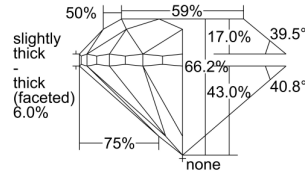

GIA®

FACSIMILE

GIA REPORT 6395564399

Verify this report at GIA.edu

GIA NATURAL DIAMOND DOSSIER®

July 20, 2021
GIA Report Number 6395564399
Shape and Cutting Style ..... Round Brilliant
Measurements ..... 5.44 - 5.48 x 3.61 mm

GRADING RESULTS

Carat Weight ..... 0.70 carat
Color Grade ..... F
Clarity Grade S11
Cut Grade ..... Good

ADDITIONAL GRADING INFORMATION

Polish ..... Excellent
Symmetry ..... Excellent
Fluorescence ..... None
Clarity Characteristics..... Cloud, Crystal, Indented Natural
Inscription(s): GIA 6395564399

PROPORTIONS

Profile to actual proportions