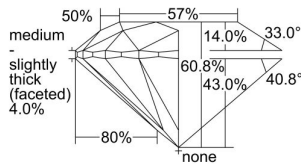

GIA®

FACSIMILE

GIA REPORT 6395578913

Verify this report at GIA.edu

GIA NATURAL DIAMOND DOSSIER®

July 21, 2021
GIA Report Number 6395578913
Shape and Cutting Style ..... Round Brilliant
Measurements ..... 5.09 - 5.14 x 3.11 mm

GRADING RESULTS

Carat Weight ..... 0.50 carat
Color Grade ..... E
Clarity Grade S11
Cut Grade ..... Excellent

ADDITIONAL GRADING INFORMATION

Polish ..... Excellent
Symmetry ..... Excellent
Fluorescence ..... Medium Blue
Clarity Characteristics..... Cloud, Crystal, Feather
Inscription(s): GIA 6395578913

PROPORTIONS

Profile to actual proportions

GRADING SCALES

GIA COLOR SCALE

COLOREDNESS	D
	E
	F
	G
	H
	I
	J
NEAR COLORLESS	K
	L
Faint	M
	N
	O
	P
Very Light	Q
	R
	S
	T
	U
	V
Light	W
	X
	Y
	Z

GIA CLARITY SCALE

FLAWLESS	INTERNAL FLAWLESS	
		FLAWLESS
VERY VERY SLIGHTLY INCLUDED	VVS₁	
	VVS₂	
VERY SLIGHTLY INCLUDED	VS₁	
	VS₂	
SLIGHTLY INCLUDED	SI₁	
	SI₂	
INCLUDED	I₁	
	I₂	
	I₃	

GIA CUT SCALE

EXCELLENT
VERY GOOD
GOOD
FAIR
POOR