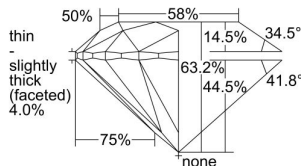

GIA®

FACSIMILE

GIA REPORT 6395598604

Verify this report at GIA.edu

GIA NATURAL DIAMOND DOSSIER®

July 22, 2021
GIA Report Number 6395598604
Shape and Cutting Style ..... Round Brilliant
Measurements ..... 4.23 - 4.27 x 2.69 mm

GRADING RESULTS

Carat Weight ..... 0.30 carat
Color Grade ..... E
Clarity Grade S11
Cut Grade ..... Excellent

ADDITIONAL GRADING INFORMATION

Polish ..... Excellent
Symmetry ..... Very Good
Fluorescence ..... None
Clarity Characteristics ..... Cloud
Inscription(s): GIA 6395598604

PROPORTIONS

Profile to actual proportions