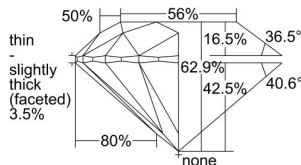

GIA®

FACSIMILE

GIA REPORT 6395669948

Verify this report at GIA.edu

GIA NATURAL DIAMOND DOSSIER®

July 27, 2021
GIA Report Number 6395669948
Shape and Cutting Style ..... Round Brilliant
Measurements ..... 4.23 - 4.28 x 2.68 mm

GRADING RESULTS

Carat Weight ..... 0.30 carat
Color Grade ..... E
Clarity Grade S11
Cut Grade ..... Excellent

ADDITIONAL GRADING INFORMATION

Polish ..... Excellent
Symmetry ..... Very Good
Fluorescence ..... None
Clarity Characteristics ..... Cloud, Crystal
Inscription(s): GIA 6395669948

PROPORTIONS

Profile to actual proportions