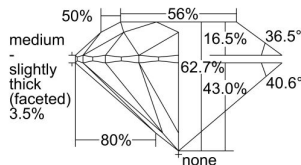

GIA®

FACSIMILE

GIA REPORT 6395690234

Verify this report at GIA.edu

GIA NATURAL DIAMOND DOSSIER®

September 03, 2021
GIA Report Number 6395690234
Shape and Cutting Style ..... Round Brilliant
Measurements ..... 5.83 - 5.88 x 3.67 mm

GRADING RESULTS

Carat Weight ..... 0.78 carat
Color Grade ..... F
Clarity Grade VVS1
Cut Grade ..... Excellent

ADDITIONAL GRADING INFORMATION

Polish ..... Excellent
Symmetry ..... Excellent
Fluorescence ..... Faint
Clarity Characteristics ..... Pinpoint, Chip
Inscription(s): GIA 6395690234

PROPORTIONS

Profile to actual proportions