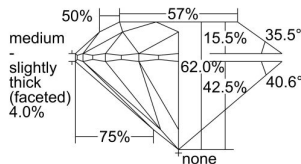

GIA®

FACSIMILE

GIA REPORT 6395787731

Verify this report at GIA.edu

GIA NATURAL DIAMOND DOSSIER®

August 06, 2021
GIA Report Number 6395787731
Shape and Cutting Style ..... Round Brilliant
Measurements ..... 4.57 - 4.59 x 2.84 mm

GRADING RESULTS

Carat Weight ..... 0.37 carat
Color Grade ..... H
Clarity Grade VS1
Cut Grade ..... Excellent

ADDITIONAL GRADING INFORMATION

Polish ..... Excellent
Symmetry ..... Excellent
Fluorescence ..... None
Clarity Characteristics..... Crystal, Cloud, Pinpoint
Inscription(s): GIA 6395787731

PROPORTIONS

Profile to actual proportions

GRADING SCALES

GIA COLOR SCALE	GIA CLARITY SCALE	GIA CUT SCALE	
D	FLAWLESS	EXCELLENT	
E	INTERNALLY FLAWLESS		
F		VVS₁	VERY GOOD
G	VVS₂		
H	VS₁	GOOD	
I	VS₂		
J	SI₁	FAIR	
K	SI₂		
L	I₁	POOR	
M			
N			
O	I₂		
P			
Q	I₃		
R			
S			
T			
U			
V			
W			
X			
Y			
Z