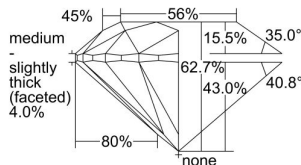

GIA®

FACSIMILE

GIA REPORT 6401068564

Verify this report at GIA.edu

GIA NATURAL DIAMOND DOSSIER®

August 24, 2021
GIA Report Number **6401068564**
Shape and Cutting Style ..... **Round Brilliant**
Measurements ..... **3.70 - 3.71 x 2.32 mm**

GRADING RESULTS

Carat Weight ..... **0.19 carat**
Color Grade ..... **D**
Clarity Grade **VS1**
Cut Grade ..... **Excellent**

ADDITIONAL GRADING INFORMATION

Polish ..... **Excellent**
Symmetry ..... **Excellent**
Fluorescence ..... **None**
Clarity Characteristics ..... **Feather, Needle**
Inscription(s): **GIA 6401068564**

PROPORTIONS

Profile to actual proportions

GRADING SCALES

GIA COLOR SCALE

COLOREDNESS	D
	E
	F
	G
	H
	I
	J
NEAR COLORLESS	K
	L
Faint	M
	N
	O
	P
Very Light	Q
	R
	S
	T
	U
	V
Light	W
	X
	Y
	Z

GIA CLARITY SCALE

VERY VERY SLIGHTLY INCLUDED	FLAWLESS
	INTERNALLY FLAWLESS
VERY SLIGHTLY INCLUDED	VVS₁
	VVS₂
SLIGHTLY INCLUDED	VS₁
	VS₂
INCLUDED	SI₁
	SI₂
INCLUDED	I₁
	I₂
	I₃

GIA CUT SCALE

EXCELLENT	VERY GOOD	GOOD	FAIR	POOR