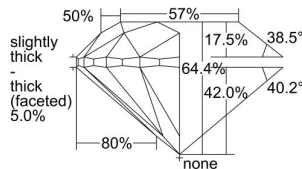

GIA®

FACSIMILE

GIA REPORT 6401103055

Verify this report at GIA.edu

GIA NATURAL DIAMOND DOSSIER®

September 04, 2021
GIA Report Number 6401103055
Shape and Cutting Style ..... Round Brilliant
Measurements ..... 5.76 - 5.79 x 3.72 mm

GRADING RESULTS

Carat Weight ..... 0.80 carat
Color Grade ..... K
Clarity Grade S11
Cut Grade ..... Very Good

ADDITIONAL GRADING INFORMATION

Polish ..... Excellent
Symmetry ..... Excellent
Fluorescence ..... Faint
Clarity Characteristics ..... Crystal, Cloud
Inscription(s): GIA 6401103055

PROPORTIONS

Profile to actual proportions

GRADING SCALES

GIA COLOR SCALE	GIA CLARITY SCALE	GIA CUT SCALE	
D	FLAWLESS	EXCELLENT	
E	INTERNALLY FLAWLESS		
F		VVS₁	VERY GOOD
G	VVS₂		
H	VS₁	GOOD	
I	VS₂		
J	SI₁	FAIR	
K			SI₂
L	I₁	POOR	
M			I₂
N	I₃		
O			
P			
Q			
R			
S			
T			
U			
V			
W			
X			
Y			
Z