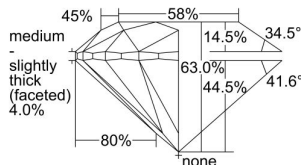

GIA®

FACSIMILE

GIA REPORT 6401153714

Verify this report at GIA.edu

GIA NATURAL DIAMOND DOSSIER®

August 30, 2021
GIA Report Number 6401153714
Shape and Cutting Style ..... Round Brilliant
Measurements ..... 4.28 - 4.31 x 2.70 mm

GRADING RESULTS

Carat Weight ..... 0.31 carat
Color Grade ..... F
Clarity Grade VS1
Cut Grade ..... Excellent

ADDITIONAL GRADING INFORMATION

Polish ..... Excellent
Symmetry ..... Excellent
Fluorescence ..... None
Clarity Characteristics ..... Crystal, Cloud
Inscription(s): GIA 6401153714

PROPORTIONS

Profile to actual proportions

GRADING SCALES

GIA COLOR SCALE	GIA CLARITY SCALE	GIA CUT SCALE	
D	FLAWLESS	EXCELLENT	
E	INTERNALLY FLAWLESS		
F		VVS₁	VERY GOOD
G	VVS₂		
H	VS₁	GOOD	
I	VS₂		
J	SI₁	FAIR	
K	SI₂		
L	I₁	POOR	
M	I₂		
N	I₃		
O