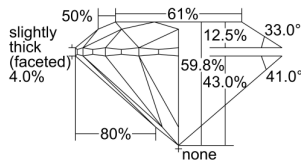

GIA®

FACSIMILE

GIA REPORT 6401165633

Verify this report at GIA.edu

GIA NATURAL DIAMOND DOSSIER®

October 06, 2021
GIA Report Number 6401165633
Shape and Cutting Style ..... Round Brilliant
Measurements ..... 5.33 - 5.35 x 3.20 mm

GRADING RESULTS

Carat Weight ..... 0.56 carat
Color Grade ..... F
Clarity Grade VVS1
Cut Grade ..... Excellent

ADDITIONAL GRADING INFORMATION

Polish ..... Excellent
Symmetry ..... Excellent
Fluorescence ..... None
Clarity Characteristics ..... Feather, Indented Natural
Inscription(s): GIA 6401165633

PROPORTIONS

Profile to actual proportions

GRADING SCALES

GIA COLOR SCALE	GIA CLARITY SCALE	GIA CUT SCALE	
D	FLAWLESS	EXCELLENT	
E	INTERNALLY FLAWLESS		
F		VVS₁	VERY GOOD
G	VVS₂		
H	VS₁	GOOD	
I	VS₂		
J	SI₁	FAIR	
K	SI₂		
L	I₁	POOR	
M			
N			
O	I₂		
P			
Q			
R	I₃		
S			
T			
U			
V			
W			
X			
Y			
Z