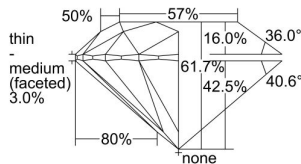

GIA®

FACSIMILE

GIA REPORT 6401168960

Verify this report at GIA.edu

GIA NATURAL DIAMOND DOSSIER®

September 02, 2021
GIA Report Number **6401168960**
Shape and Cutting Style ..... **Round Brilliant**
Measurements ..... **5.41 - 5.43 x 3.35 mm**

GRADING RESULTS

Carat Weight ..... **0.60 carat**
Color Grade ..... **G**
Clarity Grade **VS1**
Cut Grade ..... **Excellent**

ADDITIONAL GRADING INFORMATION

Polish ..... **Excellent**
Symmetry ..... **Excellent**
Fluorescence ..... **None**
Clarity Characteristics ..... **Feather, Cloud**
Inscription(s): **GIA 6401168960**

PROPORTIONS

Profile to actual proportions

GRADING SCALES

GIA COLOR SCALE	GIA CLARITY SCALE	GIA CUT SCALE	
D	FLAWLESS	EXCELLENT	
E	INTERNALLY FLAWLESS		
F		VVS₁	VERY GOOD
G	VVS₂		
H	VS₁	GOOD	
I	VS₂		
J	SI₁	FAIR	
K	SI₂		
L	I₁	POOR	
M			
N			
O	I₂		
P			
Q	I₃		
R			
S			
T			
U			
V			
W			
X			
Y			
Z