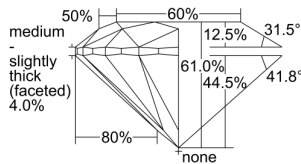

GIA®

FACSIMILE

GIA REPORT 6401180839

Verify this report at GIA.edu

GIA NATURAL DIAMOND DOSSIER®

September 01, 2021
GIA Report Number **6401180839**
Shape and Cutting Style ..... **Round Brilliant**
Measurements ..... **5.16 - 5.17 x 3.15 mm**

GRADING RESULTS

Carat Weight ..... **0.51 carat**
Color Grade ..... **F**
Clarity Grade **S11**
Cut Grade ..... **Excellent**

ADDITIONAL GRADING INFORMATION

Polish ..... **Excellent**
Symmetry ..... **Excellent**
Fluorescence ..... **None**
Clarity Characteristics ..... **Feather, Crystal**
Inscription(s): **GIA 6401180839**

PROPORTIONS

Profile to actual proportions

GRADING SCALES

GIA COLOR SCALE	GIA CLARITY SCALE	GIA CUT SCALE	
D	FLAWLESS	EXCELLENT	
E	INTERNALLY FLAWLESS		
F		VVS₁	VERY GOOD
G	VVS₂		
H	VS₁	GOOD	
I	VS₂		
J	S1₁	FAIR	
K	S1₂		
L	I₁	POOR	
M	I₂		
N	I₃		
O			
P			
Q			
R			
S			
T			
U			
V			
W			
X			
Y			
Z