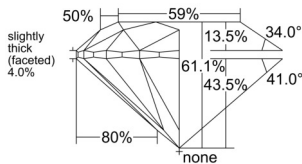

GIA®

FACSIMILE

GIA REPORT 6401269852

Verify this report at GIA.edu

GIA NATURAL DIAMOND DOSSIER®

September 14, 2021
GIA Report Number **6401269852**
Shape and Cutting Style ..... **Round Brilliant**
Measurements ..... **5.08 - 5.11 x 3.11 mm**

GRADING RESULTS

Carat Weight ..... **0.49 carat**
Color Grade ..... **I**
Clarity Grade **VS2**
Cut Grade ..... **Excellent**

ADDITIONAL GRADING INFORMATION

Polish ..... **Excellent**
Symmetry ..... **Excellent**
Fluorescence ..... **None**
Clarity Characteristics ..... **Crystal**
Inscription(s): **GIA 6401269852**

PROPORTIONS

Profile to actual proportions

GRADING SCALES

GIA COLOR SCALE	GIA CLARITY SCALE	GIA CUT SCALE	
D	FLAWLESS	EXCELLENT	
E	INTERNALLY FLAWLESS		
F		VVS₁	VERY GOOD
G	VVS₂		
H	VS₁	GOOD	
I	VS₂		
J	SI₁	FAIR	
K	SI₂		
L	I₁	POOR	
M	I₂		
N	I₃		
O			
P			
Q			
R			
S			
T			
U			
V			
W			
X			
Y			
Z