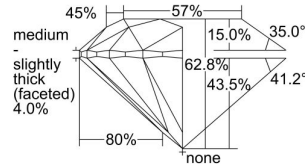

GIA®

FACSIMILE

GIA REPORT 6401304702

Verify this report at GIA.edu

GIA NATURAL DIAMOND DOSSIER®

September 10, 2021
GIA Report Number **6401304702**
Shape and Cutting Style ..... **Round Brilliant**
Measurements ..... **5.03 - 5.06 x 3.17 mm**

GRADING RESULTS

Carat Weight ..... **0.50 carat**
Color Grade ..... **I**
Clarity Grade **VVS2**
Cut Grade ..... **Excellent**

ADDITIONAL GRADING INFORMATION

Polish ..... **Excellent**
Symmetry ..... **Excellent**
Fluorescence ..... **Medium Blue**
Clarity Characteristics.. **Needle, Pinpoint, Cloud, Indented Natural**
Inscription(s): **GIA 6401304702**

PROPORTIONS

Profile to actual proportions

GRADING SCALES

GIA COLOR SCALE	GIA CLARITY SCALE	GIA CUT SCALE	
D	FLAWLESS	EXCELLENT	
E	INTERNALLY FLAWLESS		
F		VVS₁	VERY GOOD
G	VVS₂		
H	VS₁	GOOD	
I	VS₂		
J	SI₁	FAIR	
K	SI₂		
L	I₁	POOR	
M	I₂		
N	I₃		
O			
P			
Q			
R			
S			
T			
U			
V			
W			
X			
Y			
Z