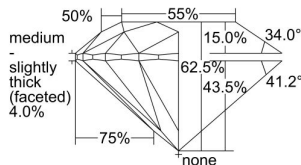

GIA®

FACSIMILE

GIA REPORT 6401308145

Verify this report at GIA.edu

GIA NATURAL DIAMOND DOSSIER®

October 07, 2021
GIA Report Number **6401308145**
Shape and Cutting Style ..... **Round Brilliant**
Measurements ..... **5.07 - 5.10 x 3.18 mm**

GRADING RESULTS

Carat Weight ..... **0.50 carat**
Color Grade ..... **E**
Clarity Grade **S11**
Cut Grade ..... **Excellent**

ADDITIONAL GRADING INFORMATION

Polish ..... **Excellent**
Symmetry ..... **Excellent**
Fluorescence ..... **Faint**
Clarity Characteristics..... **Cloud, Feather, Crystal**
Inscription(s): **GIA 6401308145**

PROPORTIONS

Profile to actual proportions

GRADING SCALES

GIA COLOR SCALE	GIA CLARITY SCALE	GIA CUT SCALE	
D	FLAWLESS	EXCELLENT	
E	INTERNALLY FLAWLESS		
F		VVS₁	VERY GOOD
G	VVS₂		
H	VS₁	GOOD	
I	VS₂		
J	S1₁	FAIR	
K	S1₂		
L	I₁	POOR	
M	I₂		
N	I₃		
O			
P			
Q			
R			
S			
T			
U			
V			
W			
X			
Y			
Z