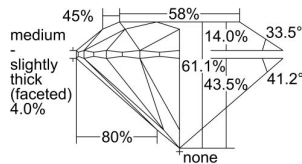

GIA®

FACSIMILE

GIA REPORT 6401316959

Verify this report at GIA.edu

GIA NATURAL DIAMOND DOSSIER®

September 08, 2021
GIA Report Number **6401316959**
Shape and Cutting Style ..... **Round Brilliant**
Measurements ..... **4.36 - 4.37 x 2.67 mm**

GRADING RESULTS

Carat Weight ..... **0.31 carat**
Color Grade ..... **D**
Clarity Grade **VS2**
Cut Grade ..... **Excellent**

ADDITIONAL GRADING INFORMATION

Polish ..... **Excellent**
Symmetry ..... **Excellent**
Fluorescence ..... **Faint**
Clarity Characteristics ..... **Crystal, Cloud, Feather**
Inscription(s): **GIA 6401316959**

PROPORTIONS

Profile to actual proportions

GRADING SCALES

GIA COLOR SCALE	GIA CLARITY SCALE	GIA CUT SCALE	
D	FLAWLESS	EXCELLENT	
E	INTERNALLY FLAWLESS		
F		VVS₁	VERY GOOD
G	VVS₂		
H	VS₁	GOOD	
I	VS₂		
J	SI₁	FAIR	
K	SI₂		
L	I₁	POOR	
M	I₂		
N	I₃		
O			
P			
Q			
R			
S			
T			
U			
V			
W			
X			
Y			
Z