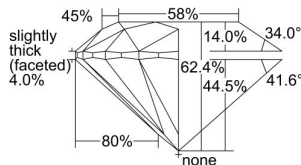

GIA®

FACSIMILE

GIA REPORT 6401337700

Verify this report at GIA.edu

GIA NATURAL DIAMOND DOSSIER®

September 13, 2021
GIA Report Number **6401337700**
Shape and Cutting Style ..... **Round Brilliant**
Measurements ..... **3.92 - 3.94 x 2.45 mm**

GRADING RESULTS

Carat Weight ..... **0.23 carat**
Color Grade ..... **D**
Clarity Grade **VVS2**
Cut Grade ..... **Excellent**

ADDITIONAL GRADING INFORMATION

Polish ..... **Excellent**
Symmetry ..... **Excellent**
Fluorescence ..... **None**
Clarity Characteristics..... **Pinpoint, Cloud**
Inscription(s): **GIA 6401337700**

PROPORTIONS

GRADING SCALES

GIA COLOR SCALE	GIA CLARITY SCALE	GIA CUT SCALE	
D	FLAWLESS	EXCELLENT	
E	INTERNALLY FLAWLESS		
F		VVS₁	VERY GOOD
G	VVS₂		
H	VS₁	GOOD	
I	VS₂		
J	SI₁	FAIR	
K	SI₂		
L	I₁	POOR	
M	I₂		
N	I₃		
O			
P			
Q			
R			
S			
T			
U			
V			
W			
X			
Y			
Z