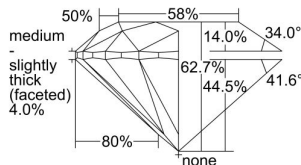

GIA®

FACSIMILE

GIA REPORT 6401393928

Verify this report at GIA.edu

GIA NATURAL DIAMOND DOSSIER®

October 25, 2021
GIA Report Number **6401393928**
Shape and Cutting Style ..... **Round Brilliant**
Measurements ..... **4.27 - 4.31 x 2.69 mm**

GRADING RESULTS

Carat Weight ..... **0.30 carat**
Color Grade ..... **D**
Clarity Grade **VS1**
Cut Grade ..... **Excellent**

ADDITIONAL GRADING INFORMATION

Polish ..... **Excellent**
Symmetry ..... **Very Good**
Fluorescence ..... **Medium Blue**
Clarity Characteristics..... **Crystal, Indented Natural, Cloud**
Inscription(s): **GIA 6401393928**

PROPORTIONS

Profile to actual proportions

GRADING SCALES

GIA COLOR SCALE

COLORED	D
	E
	F
	G
	H
	I
	J
NEAR COLORLESS	K
	L
	M
	N
	O
	P
	R
	S
	T
	U
	V
	W
	X
	Y
	Z

GIA CLARITY SCALE

VERY VERY SLIGHTLY INCLUDED	FLAWLESS
	INTERNALLY FLAWLESS
VERY SLIGHTLY INCLUDED	VVS₁
	VVS₂
SLIGHTLY INCLUDED	VS₁
	VS₂
INCLUDED	SI₁
	SI₂
	I₁
	I₂
	I₃

GIA CUT SCALE

EXCELLENT
VERY GOOD
GOOD
FAIR
POOR