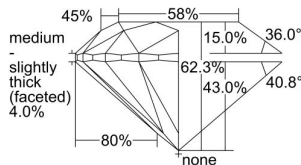

GIA®

FACSIMILE

GIA REPORT 6401440992

Verify this report at GIA.edu

GIA NATURAL DIAMOND DOSSIER®

September 17, 2021
GIA Report Number **6401440992**
Shape and Cutting Style ..... **Round Brilliant**
Measurements ..... **4.53 - 4.56 x 2.83 mm**

GRADING RESULTS

Carat Weight ..... **0.36 carat**
Color Grade ..... **F**
Clarity Grade **VVS1**
Cut Grade ..... **Excellent**

ADDITIONAL GRADING INFORMATION

Polish ..... **Excellent**
Symmetry ..... **Excellent**
Fluorescence ..... **None**
Clarity Characteristics ..... **Pinpoint**
Inscription(s): **GIA 6401440992**

PROPORTIONS

Profile to actual proportions