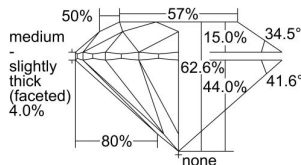

GIA®

FACSIMILE

GIA REPORT 6401442840

Verify this report at GIA.edu

GIA NATURAL DIAMOND DOSSIER®

September 20, 2021
GIA Report Number **6401442840**
Shape and Cutting Style ..... **Round Brilliant**
Measurements ..... **3.59 - 3.62 x 2.26 mm**

GRADING RESULTS

Carat Weight ..... **0.18 carat**
Color Grade ..... **D**
Clarity Grade **VVS2**
Cut Grade ..... **Excellent**

ADDITIONAL GRADING INFORMATION

Polish ..... **Excellent**
Symmetry ..... **Excellent**
Fluorescence ..... **None**
Clarity Characteristics ..... **Needle, Surface Graining**
Inscription(s): **GIA 6401442840**

PROPORTIONS

Profile to actual proportions

GRADING SCALES

GIA COLOR SCALE

COLORESS	D
	E
	F
	G
	H
	I
	J
NEAR COLORESS	K
	L
Faint	M
	N
	O
	P
Very Light	Q
	R
	S
	T
	U
	V
	W
	X
	Y
Light	Z

GIA CLARITY SCALE

FLAWLESS	VERY VERY SLIGHTLY INCLUDED	VVS₁	
			VVS₂
INTERNALLY FLAWLESS	VERY SLIGHTLY INCLUDED	VS₁	
		VS₂	
SLIGHTLY INCLUDED	SLIGHTLY INCLUDED	SI₁	
		SI₂	
INCLUDED	INCLUDED	I₁	
		I₂	
		I₃	

GIA CUT SCALE

EXCELLENT	VERY GOOD	GOOD	FAIR	POOR