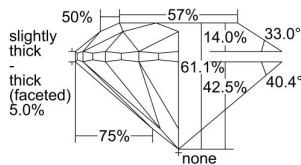

GIA®

FACSIMILE

GIA REPORT 6401464070

Verify this report at GIA.edu

GIA NATURAL DIAMOND DOSSIER®

September 21, 2021
GIA Report Number **6401464070**
Shape and Cutting Style ..... **Round Brilliant**
Measurements ..... **4.27 - 4.29 x 2.62 mm**

GRADING RESULTS

Carat Weight ..... **0.30 carat**
Color Grade ..... **I**
Clarity Grade **VS1**
Cut Grade ..... **Very Good**

ADDITIONAL GRADING INFORMATION

Polish ..... **Excellent**
Symmetry ..... **Very Good**
Fluorescence ..... **None**
Clarity Characteristics ..... **Feather, Cloud, Pinpoint**
Inscription(s): **GIA 6401464070**

PROPORTIONS

Profile to actual proportions

GRADING SCALES

GIA COLOR SCALE	GIA CLARITY SCALE	GIA CUT SCALE	
D	FLAWLESS	EXCELLENT	
E	INTERNALLY FLAWLESS		
F		VVS₁	VERY GOOD
G	VVS₂		
H	VS₁	GOOD	
I	VS₂		
J	SI₁	FAIR	
K	SI₂		
L	I₁	POOR	
M	I₂		
N	I₃		
O			
P			
Q			
R			
S			
T			
U			
V			
W			
X			
Y			
Z