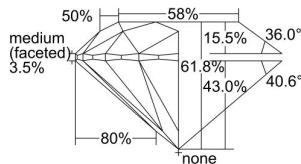

GIA®

FACSIMILE

GIA REPORT 6401470756

Verify this report at GIA.edu

GIA NATURAL DIAMOND DOSSIER®

October 20, 2021
GIA Report Number **6401470756**
Shape and Cutting Style ..... **Round Brilliant**
Measurements ..... **5.07 - 5.09 x 3.14 mm**

GRADING RESULTS

Carat Weight ..... **0.50 carat**
Color Grade ..... **H**
Clarity Grade **S11**
Cut Grade ..... **Excellent**

ADDITIONAL GRADING INFORMATION

Polish ..... **Excellent**
Symmetry ..... **Excellent**
Fluorescence ..... **None**
Clarity Characteristics..... **Crystal, Cloud**
Inscription(s): **GIA 6401470756**

PROPORTIONS

Profile to actual proportions

GRADING SCALES

GIA COLOR SCALE	GIA CLARITY SCALE	GIA CUT SCALE	
D	FLAWLESS	EXCELLENT	
E	INTERNALLY FLAWLESS		
F		VVS₁	VERY GOOD
G	VVS₂		
H	VS₁	GOOD	
I	VS₂		
J	S1₁	FAIR	
K	S1₂		
L	I₁	POOR	
M	I₂		
N	I₃		
O			
P			
Q			
R			
S			
T			
U			
V			
W			
X			
Y			
Z