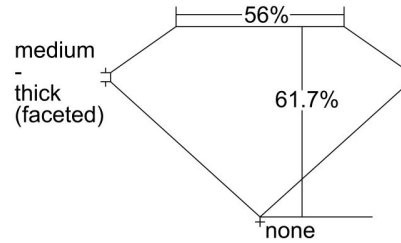

GIA NATURAL DIAMOND GRADING REPORT

October 12, 2021
 GIA Report Number 6401571926
 Shape and Cutting Style Oval Brilliant
 Measurements 9.80 x 6.16 x 3.80 mm

GRADING RESULTS

Carat Weight 1.51 carat
 Color Grade G
 Clarity Grade VS1

ADDITIONAL GRADING INFORMATION

Polish Excellent
 Symmetry Very Good
 Fluorescence Medium Blue
 Inscription(s): GIA 6401571926
 Comments: Pinpoints are not shown.

PROPORTIONS

Profile not to actual proportions

CLARITY CHARACTERISTICS

KEY TO SYMBOLS*

- Crystal
- ◡ Indented Natural

* Red symbols denote internal characteristics (inclusions). Green or black symbols denote external characteristics (blemishes). Diagram is an approximate representation of the diamond, and symbols shown indicate type, position, and approximate size of clarity characteristics. All clarity characteristics may not be shown. Details of finish are not shown.