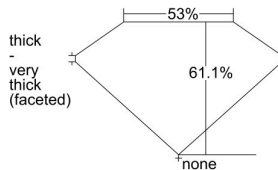

GIA®

FACSIMILE

GIA REPORT 6401581102

Verify this report at GIA.edu

GIA NATURAL DIAMOND DOSSIER®

October 09, 2021
GIA Report Number **6401581102**
Shape and Cutting Style ..... **Heart Brilliant**
Measurements ..... **5.73 x 6.04 x 3.69 mm**

GRADING RESULTS

Carat Weight ..... **0.76 carat**
Color Grade ..... **E**
Clarity Grade **VS2**

ADDITIONAL GRADING INFORMATION

Polish ..... **Very Good**
Symmetry ..... **Very Good**
Fluorescence ..... **Faint**
Clarity Characteristics..... **Twinning Wisp, Crystal**
Inscription(s): **GIA 6401581102**

PROPORTIONS

Profile not to actual proportions

GRADING SCALES

GIA COLOR SCALE		GIA CLARITY SCALE		
COLORLESS	D	VERY VERY SLIGHTLY INCLUDED	FLAWLESS	
	E		INTERNALLY FLAWLESS	
	F		VVS₁	
	G		VVS₂	
	NEAR COLORLESS	H	VERY SLIGHTLY INCLUDED	VS₁
		I		VS₂
		J	SLIGHTLY INCLUDED	S₁
		K		S₂
	L	I₁		
	FAINT	M	INCLUDED	I₂
N		I₃		
O				
P				
Q				
R				
VERY LIGHT	S			
	T			
	U			
	V			
	W			
	X			
LIGHT	Y			
	Z