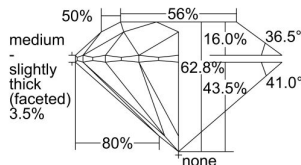

GIA®

FACSIMILE

GIA REPORT 6401661178

Verify this report at GIA.edu

GIA NATURAL DIAMOND DOSSIER®

October 10, 2021
GIA Report Number **6401661178**
Shape and Cutting Style ..... **Round Brilliant**
Measurements ..... **4.72 - 4.75 x 2.97 mm**

GRADING RESULTS

Carat Weight ..... **0.41 carat**
Color Grade ..... **I**
Clarity Grade **VS1**
Cut Grade ..... **Excellent**

ADDITIONAL GRADING INFORMATION

Polish ..... **Excellent**
Symmetry ..... **Excellent**
Fluorescence ..... **None**
Clarity Characteristics ..... **Cloud, Crystal, Pinpoint**
Inspection(s): **GIA 6401661178**

PROPORTIONS

Profile to actual proportions

GRADING SCALES

GIA COLOR SCALE	GIA CLARITY SCALE	GIA CUT SCALE	
D	FLAWLESS	EXCELLENT	
E	INTERNALLY FLAWLESS		
F		VVS₁	VERY GOOD
G	VVS₂		
H	VS₁	GOOD	
I	VS₂		
J	SI₁	FAIR	
K	SI₂		
L	I₁	POOR	
M	I₂		
N	I₃		
O			
P			
Q			
R			
S			
T			
U			
V			
W			
X			
Y			
Z