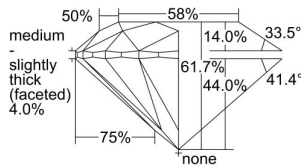

GIA®

FACSIMILE

GIA REPORT 6401675179

Verify this report at GIA.edu

GIA NATURAL DIAMOND DOSSIER®

November 01, 2021
GIA Report Number **6401675179**
Shape and Cutting Style ..... **Round Brilliant**
Measurements ..... **4.30 - 4.32 x 2.66 mm**

GRADING RESULTS

Carat Weight ..... **0.30 carat**
Color Grade ..... **E**
Clarity Grade **VVS2**
Cut Grade ..... **Excellent**

ADDITIONAL GRADING INFORMATION

Polish ..... **Excellent**
Symmetry ..... **Excellent**
Fluorescence ..... **Faint**
Clarity Characteristics ..... **Pinpoint**
Inscription(s): **GIA 6401675179**

PROPORTIONS

Profile to actual proportions

GRADING SCALES

GIA COLOR SCALE	GIA CLARITY SCALE	GIA CUT SCALE
D	FLAWLESS	EXCELLENT
E	FLAWLESS	
F	INTERNALLY FLAWLESS	VERY GOOD
G	VVS₁	
H	VVS₂	GOOD
I	VS₁	
J	VS₂	FAIR
K	SI₁	
L	SI₂	POOR
M	I₁	
N	I₂	
O	I₃	
P		
Q		
R		
S		
T		
U		
V		
W		
X		
Y		
Z