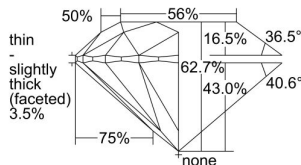

GIA®

FACSIMILE

GIA REPORT 6401692118

Verify this report at GIA.edu

GIA NATURAL DIAMOND DOSSIER®

October 07, 2021
GIA Report Number **6401692118**
Shape and Cutting Style ..... **Round Brilliant**
Measurements ..... **5.20 - 5.22 x 3.27 mm**

GRADING RESULTS

Carat Weight ..... **0.54 carat**
Color Grade ..... **D**
Clarity Grade **S11**
Cut Grade ..... **Excellent**

ADDITIONAL GRADING INFORMATION

Polish ..... **Excellent**
Symmetry ..... **Excellent**
Fluorescence ..... **Medium Blue**
Clarity Characteristics ..... **Crystal**
Inscription(s): **GIA 6401692118**

PROPORTIONS

Profile to actual proportions