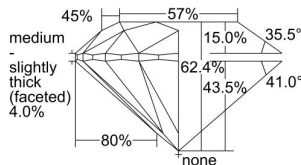

GIA®

FACSIMILE

GIA REPORT 6401716096

Verify this report at GIA.edu

GIA NATURAL DIAMOND DOSSIER®

October 06, 2021
GIA Report Number **6401716096**
Shape and Cutting Style ..... **Round Brilliant**
Measurements ..... **3.68 - 3.70 x 2.30 mm**

GRADING RESULTS

Carat Weight ..... **0.19 carat**
Color Grade ..... **D**
Clarity Grade **VS1**
Cut Grade ..... **Excellent**

ADDITIONAL GRADING INFORMATION

Polish ..... **Excellent**
Symmetry ..... **Excellent**
Fluorescence ..... **None**
Clarity Characteristics ..... **Cloud**
Inscription(s): **GIA 6401716096**

PROPORTIONS

Profile to actual proportions

GRADING SCALES

GIA COLOR SCALE

COLORED	D
	E
	F
	G
	H
	I
	J
NEAR COLORLESS	K
	L
	M
	N
	O
	P
	R
	S
	T
	U
	V
	W
	X
	Y
	Z

GIA CLARITY SCALE

FLAWLESS	VERY VERY SLIGHTLY INCLUDED	VS₁	VS₂	VS₁	VS₂	SI₁	SI₂	I₁	I₂	I₃	
											FLAWLESS
INTERNALLY FLAWLESS	VERY SLIGHTLY INCLUDED										

GIA CUT SCALE

EXCELLENT
VERY GOOD
GOOD
FAIR
POOR