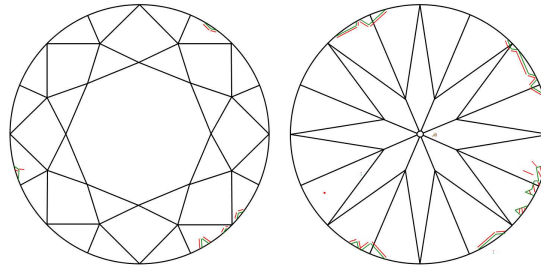

GIA NATURAL DIAMOND GRADING REPORT

October 25, 2021

 GIA Report Number **6401743748**

 Shape and Cutting Style **Round Brilliant**

 Measurements **6.45 - 6.51 x 3.80 mm**
GRADING RESULTS

 Carat Weight **1.00 carat**

 Color Grade **L**

 Clarity Grade **VS2**

 Cut Grade **Very Good**
ADDITIONAL GRADING INFORMATION

 Polish **Excellent**

 Symmetry **Very Good**

 Fluorescence **Faint**

 Inscription(s): **GIA 6401743748**
PROPORTIONS

Profile to actual proportions

CLARITY CHARACTERISTICS

KEY TO SYMBOLS*

-  Cavity
-  Indented Natural
-  Feather
-  Pinpoint

* Red symbols denote internal characteristics (inclusions). Green or black symbols denote external characteristics (blemishes). Diagram is an approximate representation of the diamond, and symbols shown indicate type, position, and approximate size of clarity characteristics. All clarity characteristics may not be shown. Details of finish are not shown.