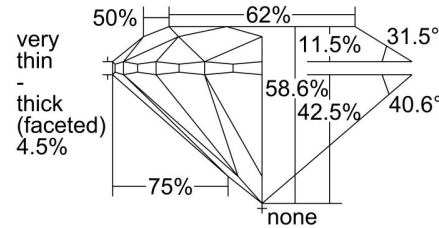

GIA NATURAL DIAMOND GRADING REPORT

October 25, 2021

 GIA Report Number **6401743748**

 Shape and Cutting Style **Round Brilliant**

 Measurements **6.45 - 6.51 x 3.80 mm**
GRADING RESULTS

 Carat Weight **1.00 carat**

 Color Grade **L**

 Clarity Grade **VS2**

 Cut Grade **Very Good**
ADDITIONAL GRADING INFORMATION

 Polish **Excellent**

 Symmetry **Very Good**

 Fluorescence **Faint**

 Inscription(s): **GIA 6401743748**
PROPORTIONS

Profile to actual proportions

CLARITY CHARACTERISTICS

KEY TO SYMBOLS*

-  Cavity
-  Indented Natural
-  Feather
-  Pinpoint

* Red symbols denote internal characteristics (inclusions). Green or black symbols denote external characteristics (blemishes). Diagram is an approximate representation of the diamond, and symbols shown indicate type, position, and approximate size of clarity characteristics. All clarity characteristics may not be shown. Details of finish are not shown.