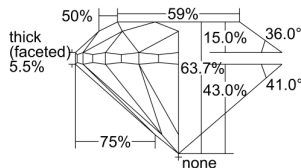

GIA®

FACSIMILE

GIA REPORT 6401760266

Verify this report at GIA.edu

GIA NATURAL DIAMOND DOSSIER®

October 21, 2021
GIA Report Number **6401760266**
Shape and Cutting Style ..... **Round Brilliant**
Measurements ..... **4.59 - 4.64 x 2.94 mm**

GRADING RESULTS

Carat Weight ..... **0.40 carat**
Color Grade ..... **D**
Clarity Grade **S11**
Cut Grade ..... **Very Good**

ADDITIONAL GRADING INFORMATION

Polish ..... **Very Good**
Symmetry ..... **Excellent**
Fluorescence ..... **Faint**
Clarity Characteristics..... **Cloud, Crystal**
Inscription(s): **GIA 6401760266**

PROPORTIONS

Profile to actual proportions

GRADING SCALES

GIA COLOR SCALE	GIA CLARITY SCALE	GIA CUT SCALE
COLOURLESS	FLAWLESS	EXCELLENT
D	INTERNALLY FLAWLESS	
E	VVS₁	VERY GOOD
F		
G	VVS₂	
H	VS₁	GOOD
I		
J	VS₂	
K	SI₁	FAIR
L		
M	SI₂	
N	I₁	POOR
O		
P		
Q	I₂	
R		
S	I₃	
T		
U		
V		
W		
X		
Y		
Z