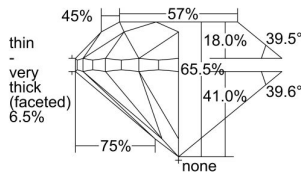

GIA®

FACSIMILE

GIA REPORT 6401771104

Verify this report at GIA.edu

GIA NATURAL DIAMOND DOSSIER®

November 12, 2021
GIA Report Number **6401771104**
Shape and Cutting Style ..... **Round Brilliant**
Measurements ..... **5.44 - 5.48 x 3.58 mm**

GRADING RESULTS

Carat Weight ..... **0.70 carat**
Color Grade ..... **H**
Clarity Grade **S12**
Cut Grade ..... **Good**

ADDITIONAL GRADING INFORMATION

Polish ..... **Excellent**
Symmetry ..... **Very Good**
Fluorescence ..... **Medium Blue**
Clarity Characteristics ..... **Crystal, Cloud**
Inscription(s): **GIA 6401771104**

PROPORTIONS

GRADING SCALES

GIA COLOR SCALE	GIA CLARITY SCALE	GIA CUT SCALE	
D	FLAWLESS	EXCELLENT	
E	INTERNALLY FLAWLESS		
F		VVS₁	VERY GOOD
G	VVS₂		
H	VS₁	GOOD	
I	VS₂		
J	S1₁	FAIR	
K	S1₂		
L	I₁	POOR	
M	I₂		
N	I₃		
O			
P			
Q			
R			
S			
T			
U			
V			
W			
X			
Y			
Z