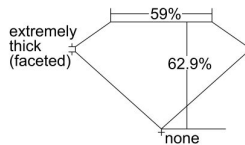

GIA®

FACSIMILE

GIA REPORT 6401815772

Verify this report at GIA.edu

GIA NATURAL DIAMOND DOSSIER®

October 20, 2021
GIA Report Number **6401815772**
Shape and Cutting Style ..... **Pear Brilliant**
Measurements ..... **7.45 x 5.09 x 3.20 mm**

GRADING RESULTS

Carat Weight ..... **0.90 carat**
Color Grade ..... **J**
Clarity Grade **VVS2**

ADDITIONAL GRADING INFORMATION

Polish ..... **Excellent**
Symmetry ..... **Very Good**
Fluorescence ..... **None**
Clarity Characteristics.....**Crystal, Indented Natural, Cavity**
Inscription(s): **GIA 6401815772**

PROPORTIONS

Profile not to actual proportions

GRADING SCALES

GIA COLOR SCALE		GIA CLARITY SCALE			
COLORLESS	D	VERY VERY SLIGHTLY INCLUDED	FLAWLESS		
	E		INTERNALLY FLAWLESS		
	F	VERY SLIGHTLY INCLUDED	VVS₁		
	G		VVS₂		
	H		VS₁		
	NEAR COLORLESS	I	SLIGHTLY INCLUDED	VS₂	
		J		SI₁	
		FAINT	K	INCLUDED	SI₂
			L		I₁
			M		I₂
VERT LIGHT	N	LIGHT	I₃		
	O				
	P				
	Q				
	R